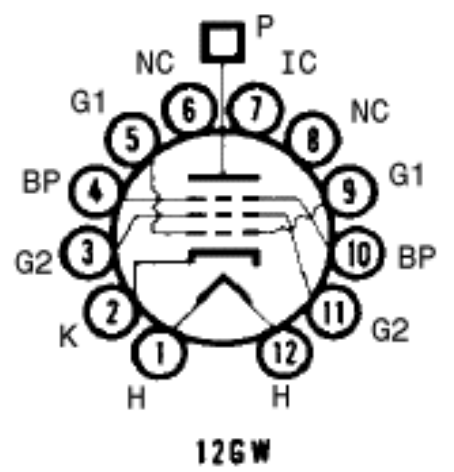

6LF6 BASING DIAGRAM

ALTA VISTA AUDIO 914 S. Santa Fe Ave #E Vista, CA 92084 USA tel: +1 760 945 0356 fax: +1 760 945 0219 e-mail: audio@altavistaaudio.com http://www.altavistaaudio.com	Description: SA-4 OUTPUT STAGE Part Number: File Name: D:\PROJECTS\COUNT-1\MODIFI-1\SA-4\OUTP Sheet: Number: 0 of 0 Date: 18-Feb-2003 Drawn by: Mike Elliott
---	---