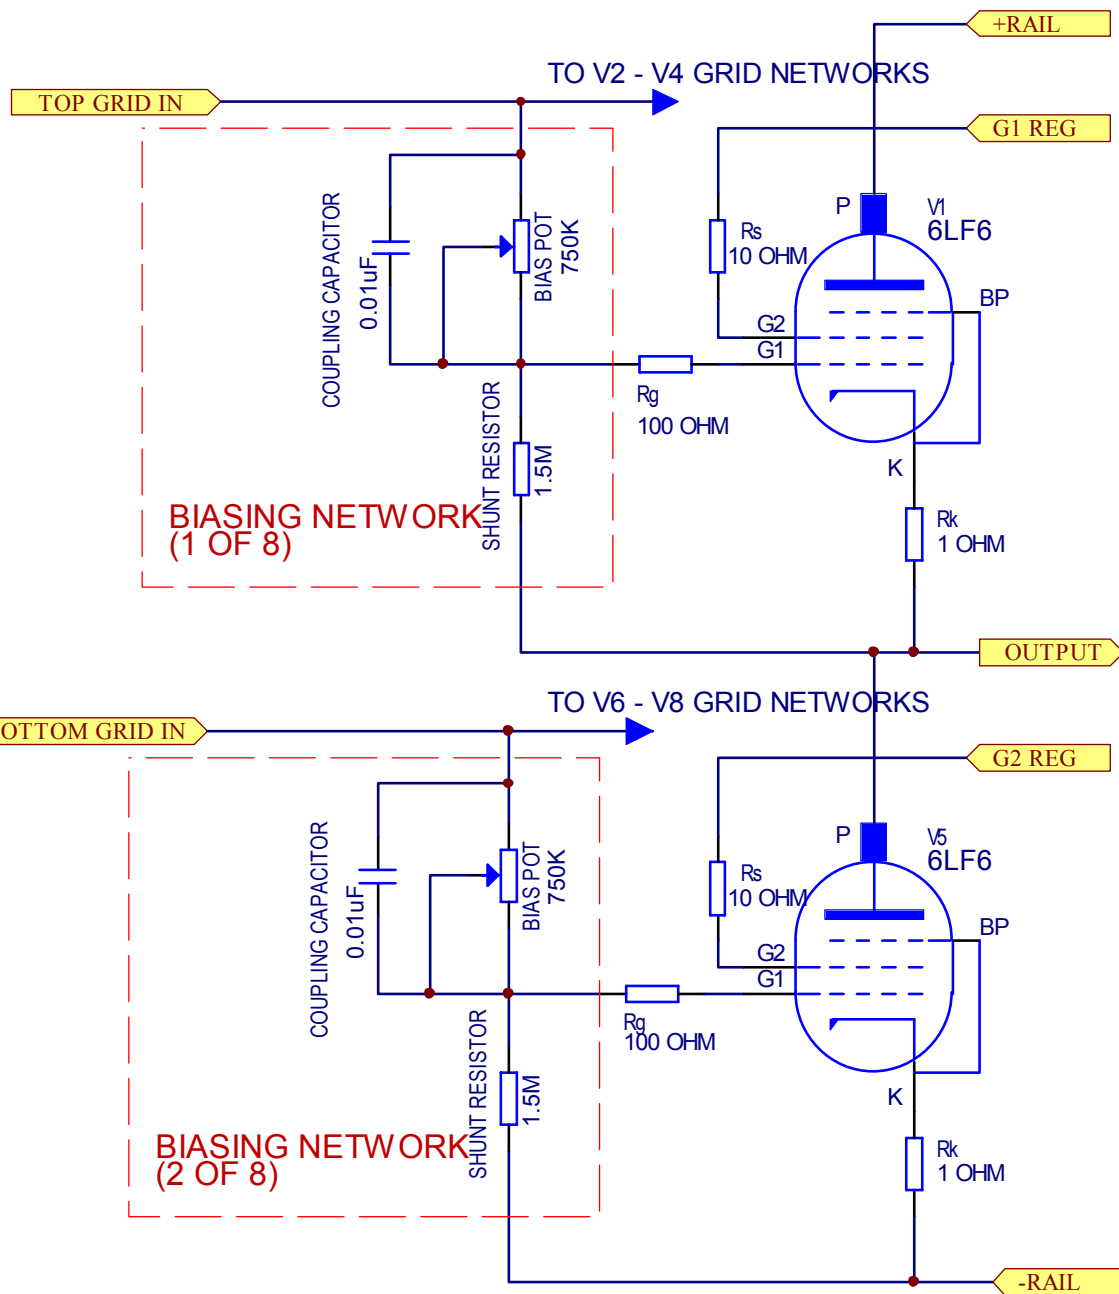

D

D

C

C

B

B

A

A

ORIGINAL INPUTS

MODIFIED INPUTS W/
BIASING NETWORKS

ALTA VISTA AUDIO	Description:	SA-4 GRID BIAS MODIFICATION
505 S. Santa Fe Ave #188	Part Number:	
Vista, CA 92083 USA	File Name:	D:\PROJECTS\COUNT~1\MODIFI~1\SA-4\MODI
tel: +1 760 945 0356 fax: +1 760 945 0219	Sheet:	Number: 0 of 0
e-mail: audio@altavistaaudio.com	Date:	19-Feb-2003
http://www.altavistaaudio.com	Drawn by:	Mike Elliott