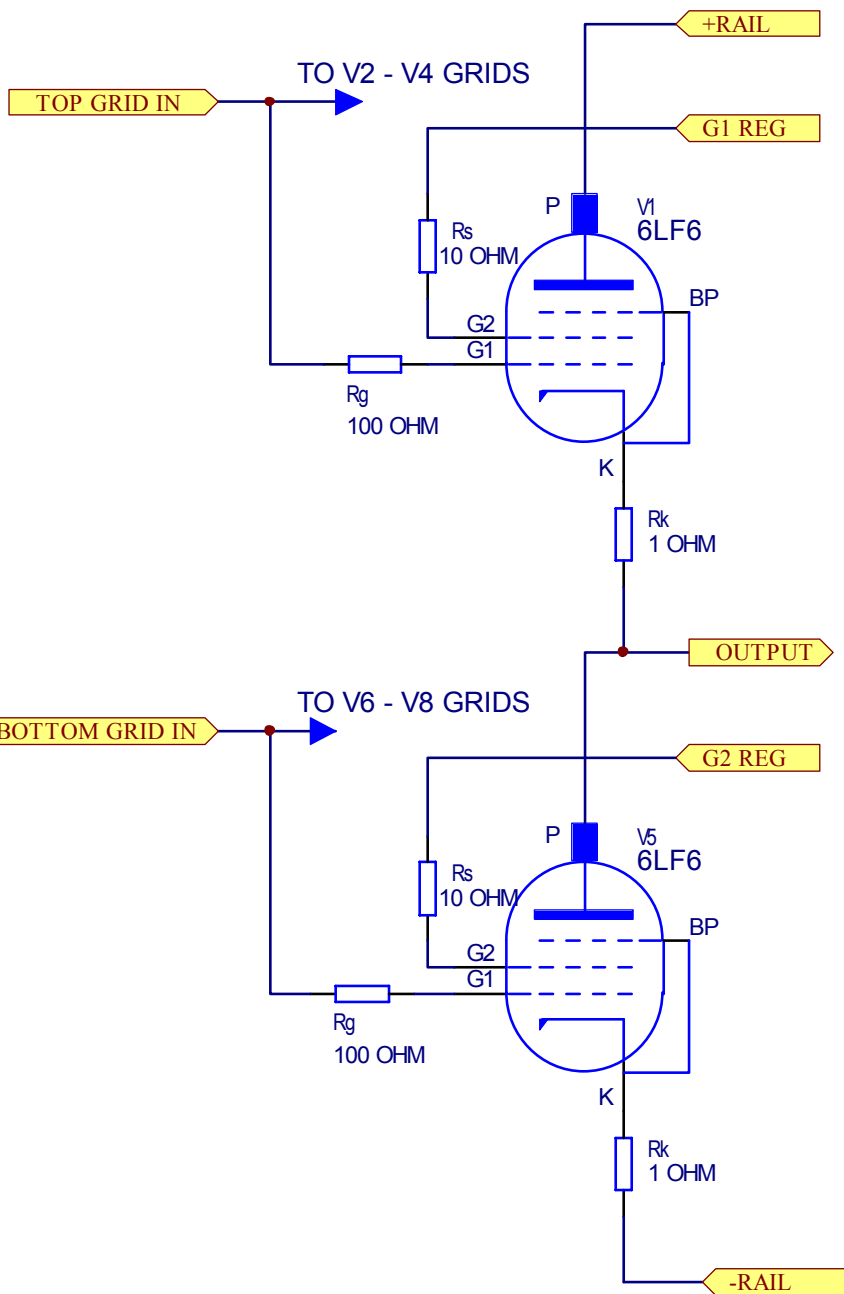

ORIGINAL INPUTS

MODIFIED INPUTS W/
BIASING NETWORKS

ALTA VISTA AUDIO	Description:	SA-4 GRID BIAS MODIFICATION
505 S. Santa Fe Ave #188	Part Number:	
Vista, CA 92083 USA	File Name:	D:\PROJECTS\COUNT~1\MODIFI~1\SA-4\MODI
tel: +1 760 945 0356 fax: +1 760 945 0219	Sheet:	Number: 0 of 0
e-mail: audio@altavistaaudio.com	Date:	19-Feb-2003
http://www.altavistaaudio.com	Drawn by:	Mike Elliott